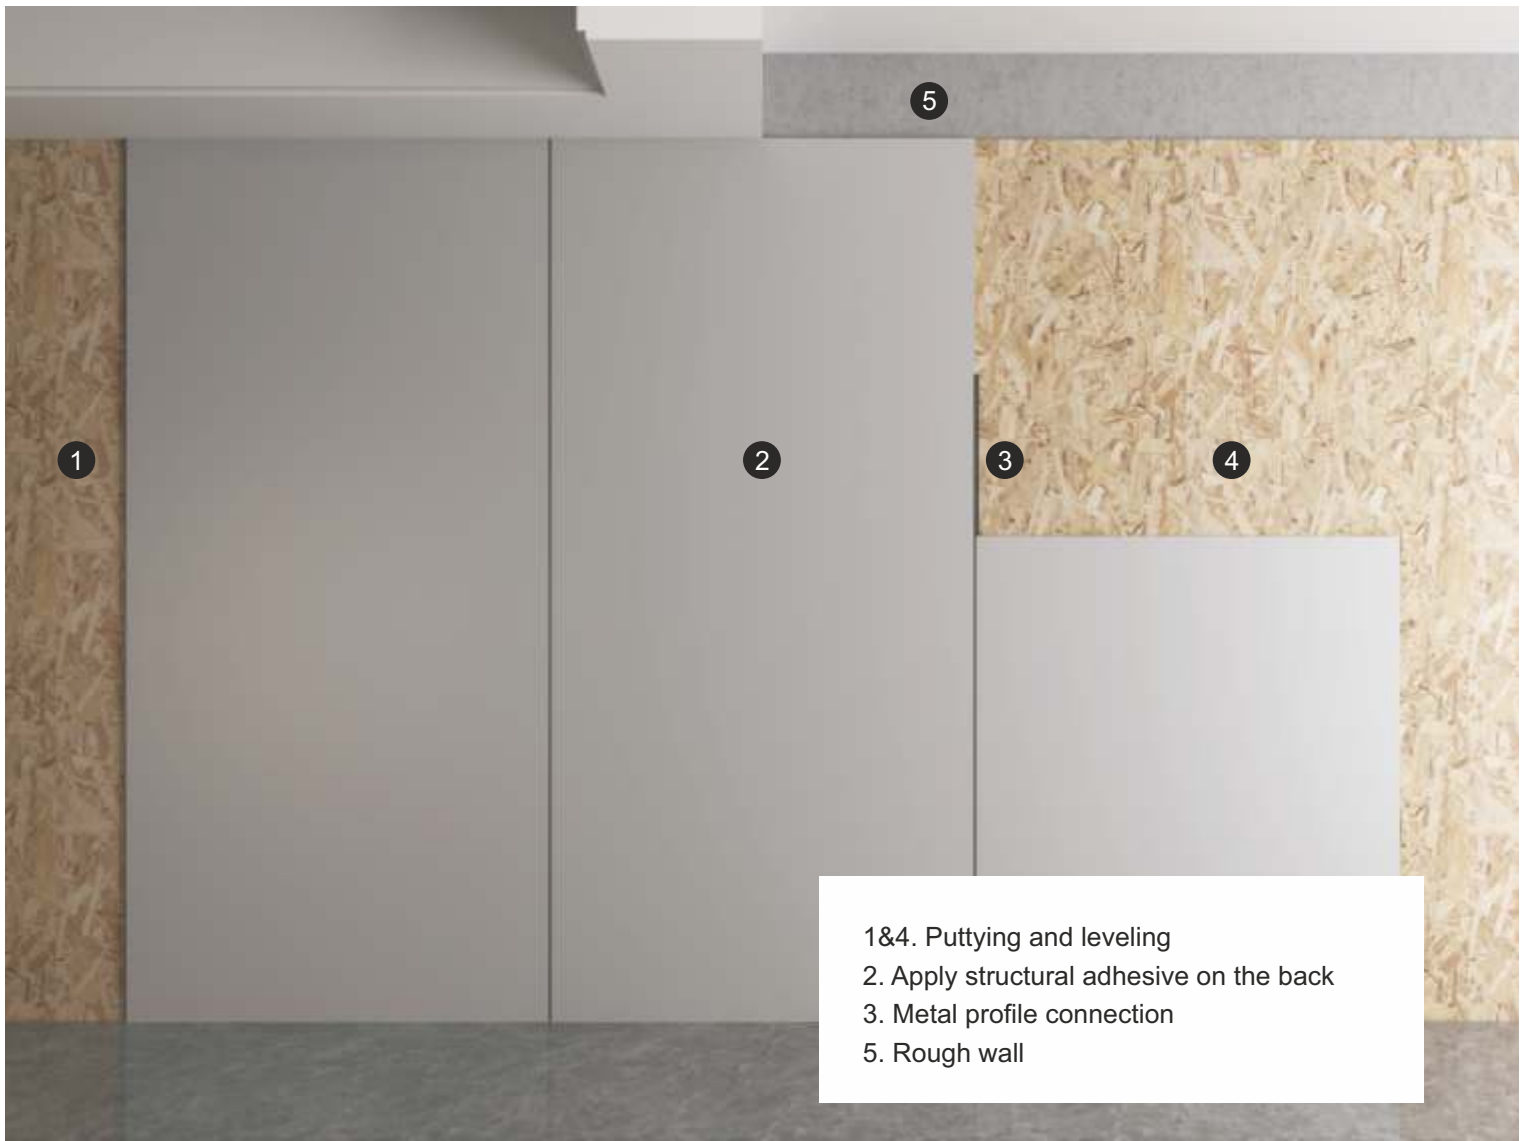

Flame retardant

Thickness: 5mm&8mm

Bending and shaping

Waterproof and moisture-proof

- 1&4. Puttying and leveling
- 2. Apply structural adhesive on the back
- 3. Metal profile connection
- 5. Rough wall

- Corner slotting and bending**
- 1. Slotting of trimming machine
 - 2. Hot air gun heating bending
 - 3. Apply structural adhesive on the back of the wall panel