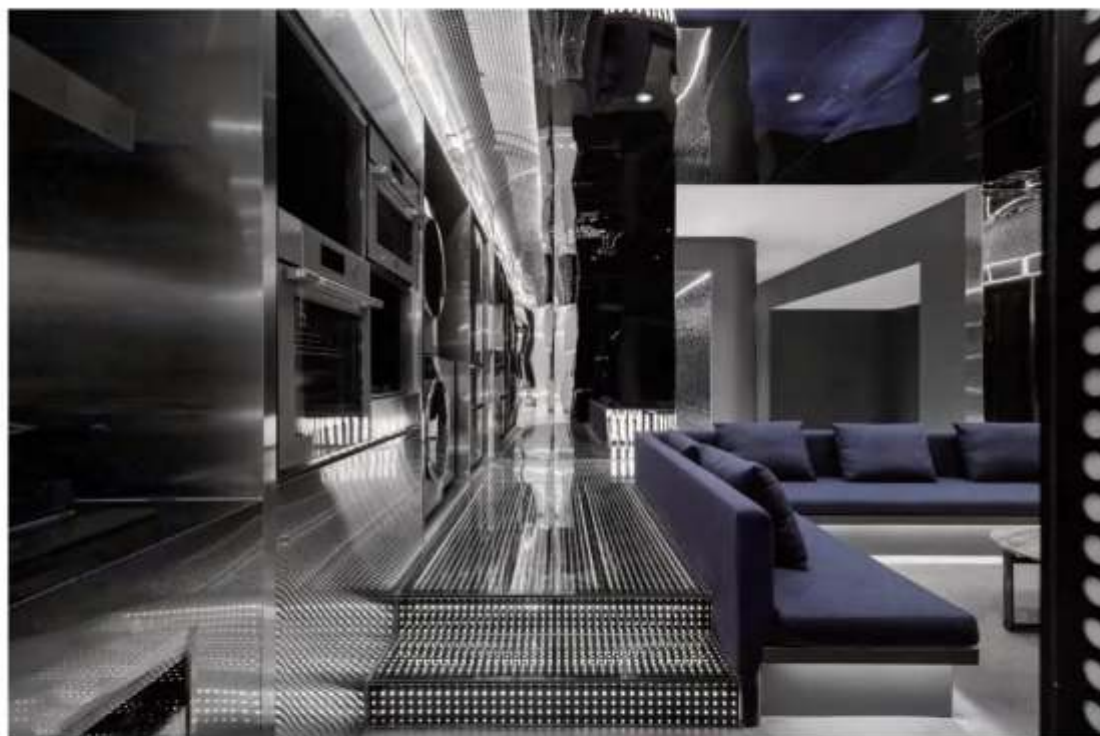

Mirror plate

Hd mirror effect, light material easy to install. Can be used as a decorative mirror to replace stainless steel, glass and other materials.

Reflecting light and shadow stretches the space and creates a cool sense of superreality

Substrate: bamboo carbon fiber co-extrusion substrate