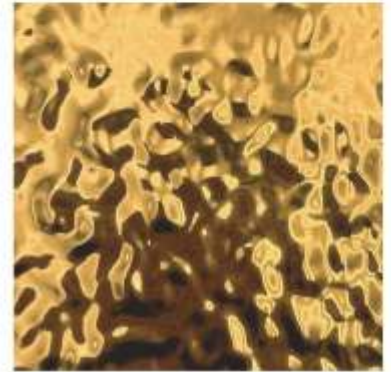

FS-DZ215 Water Ripple Gold
(PET metal film skin)