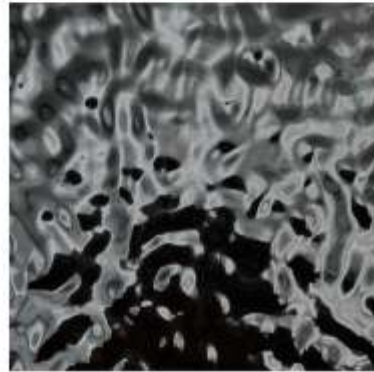

FS-DZ228 Oxidized Dark Night Black
(PET metal film skin)

Water corrugated siding

Strong decorative effect, mirror effect is very three-dimensional, used in the top ceiling, make the whole space become bright, Different light or light under the depth change, shimmering, greatly deepens the sense of space layer, reflection
The images are spread out in a pleasing way to create a visual effect similar to that of Impressionist paintings.

Substrate: bamboo carbon fiber coextruded substrate

Surface: PET film skin 30C

Size: 1200*3000mm

Use space: private house, restaurant, hotel, club, office space are applicable

FS-DZ213 Water wave silver
(PET metal film skin)