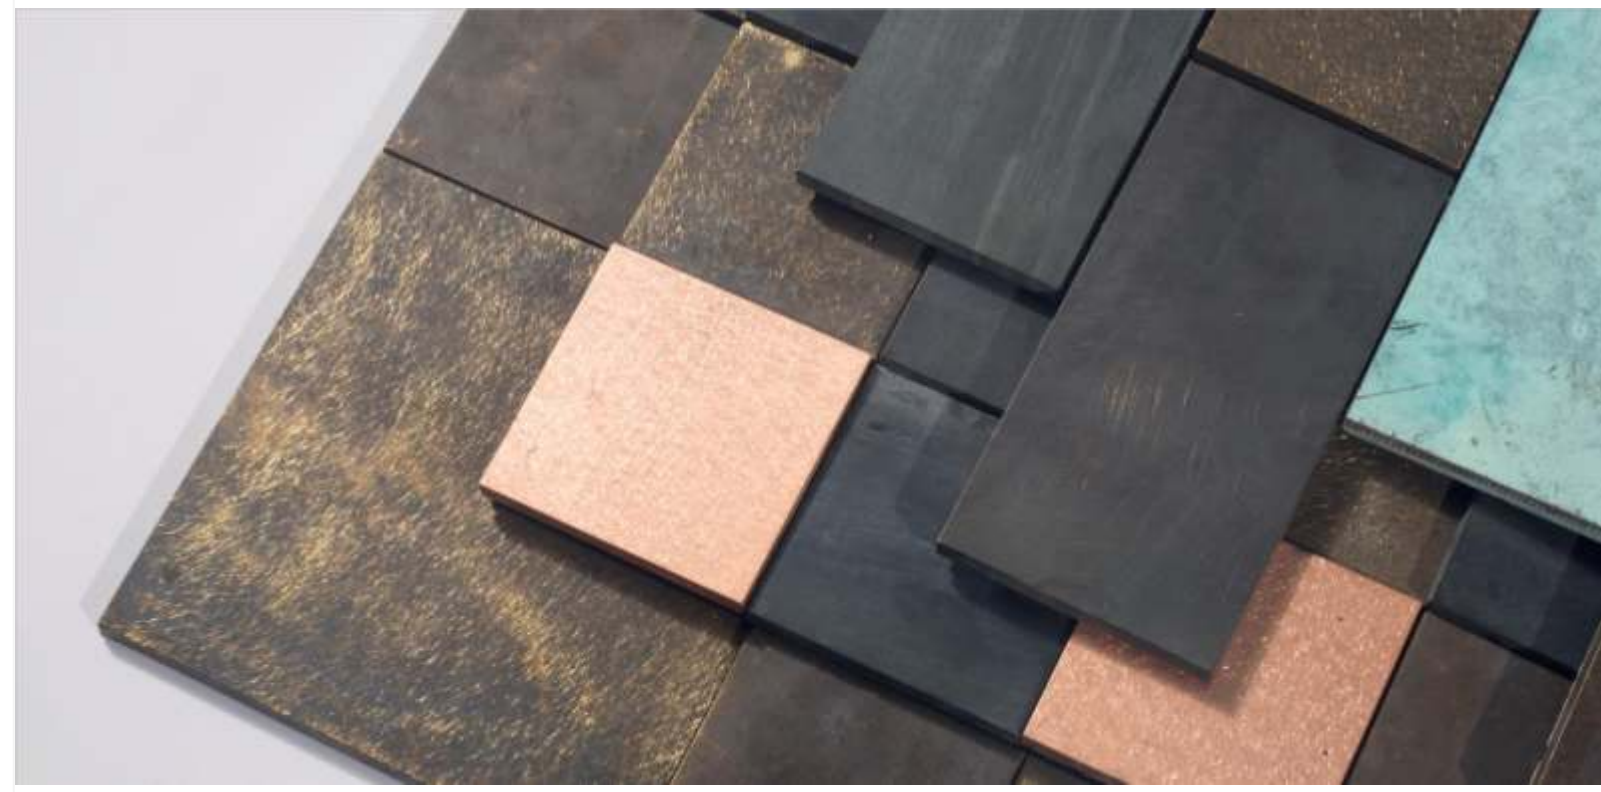

We have 9 years of production experience in metal mosaics. The company focuses on R&D, production, and sales of metal mosaics, and its business is global.

With scientific management and innovative ideas, factory management is at the forefront of the industry. And it has been highly recognized by the industry for its integrity, strength and quality.

The company's main products are: stainless steel mosaic, aluminum alloy mosaic, aluminum mosaic, bronze mosaic. Friends from all walks of life are welcome to visit and cooperate.