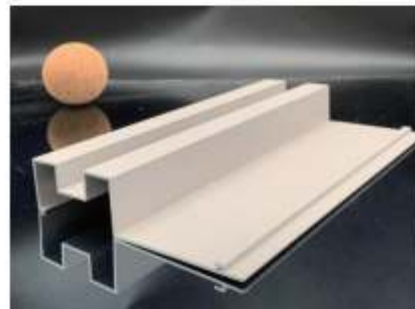

B25 Great Wall plate series -B25
size6000*120*30mm