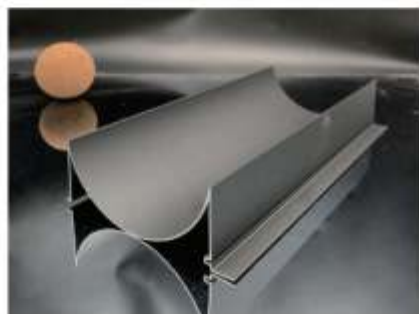

B04 Arc Series -B04
size6000*100*25mm

B43 Arc Series -B43
size6000*100*43.2mm