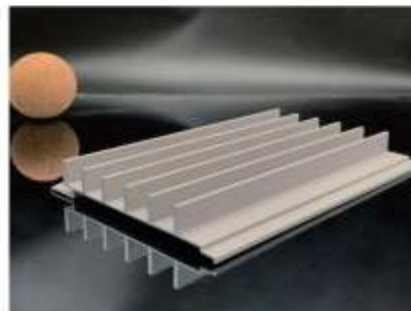

**B20** Great Wall plate series -B20  
size6000\*80\*20mm

**B21** Great Wall plate series -B21  
size6000\*102.2\*30mm

**B22** Great Wall plate series -B22  
size6000\*100\*50mm

「长城板系列」 Great Wall plate series

**B23** Great Wall plate series -B23  
size6000\*120\*40mm

**B24** Great Wall plate series -B24  
size6000\*100\*12mm

**B25** Great Wall plate series -B25  
size6000\*120\*30mm

**B26** Great Wall plate series -B26  
size6000\*144\*13.7mm

**B27** Great Wall plate series -B27  
size6000\*115.5\*20.6mm

**B28** Great Wall plate series -B28  
size6000\*135\*20mm

**B30** Great Wall plate series -B30  
size6000\*120\*28.8mm

**B31** Great Wall plate series -B31  
size6000\*120\*21.8mm