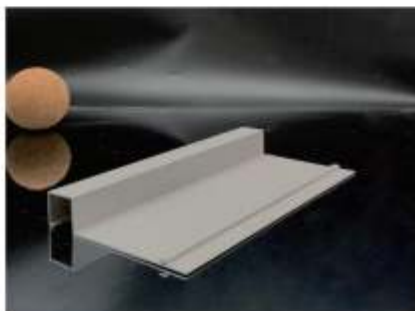

**B16** Great Wall plate series -B16  
size6000\*120\*20mm

**B17** Great Wall plate series -B17  
size6000\*125\*25mm

**B18** Great Wall plate series -B18  
size6000\*161.4\*40mm

**B19** Great Wall plate series -B19  
size6000\*168.5\*13.9mm